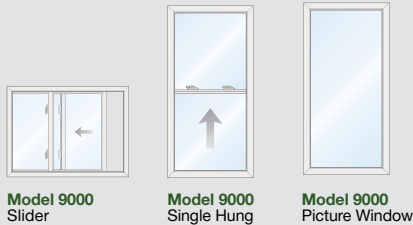

Note: White is standard

Series 7000 windows STC Rating Range: 40–49

The Series 7000 represents ultimate sound control performance. Designed with an operable triple sash system that delivers an incredible maximum STC 49 rating--Silent Guard windows are well suited for projects built in close proximity to the noisiest airports, freeways and railways.

Exterior paint options available.

Model 9000 windows

Note: White is standard

Series 9000 windows STC Rating Range: 30–36

When moderate sound control is needed, the Series 9000 offers advanced noise abatement performance for the majority of high frequency sounds that routinely affect us all. From barking dogs to gas-operated lawn mowers, the maximum STC 36 rated Series 9000 was designed to control these most common nuisances.