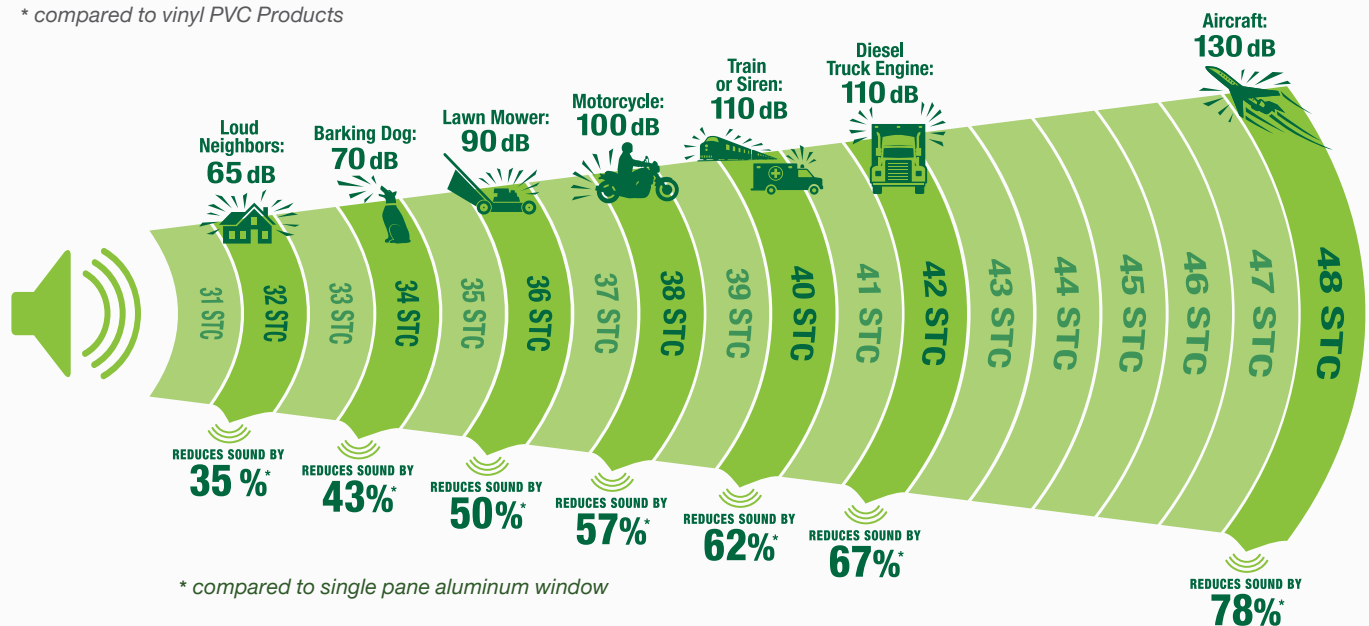

Silent Guard® Windows and Doors Keep Noise Out

Sounds are measured in decibels (dBs). An STC rating is assigned to a window or door to designate its capacity to block sound. Simply put, the higher the decibel the higher the STC rating needed. Typical windows have STC ratings in the 25-28 range. By comparison, Silent Guard products have STC ratings starting at 30 and go as high as 49 – an industry leading performance* benchmark.

* compared to vinyl PVC Products