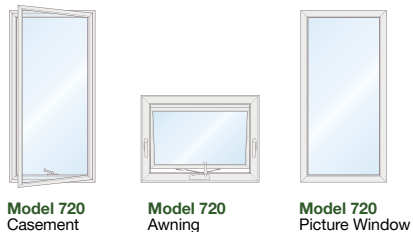

Exterior paint options available.

Model 9000 windows

Note: White is standard

Series 9000 windows STC Rating Range: 30–36

When moderate sound control is needed, the Series 9000 offers advanced noise abatement performance for the majority of high frequency sounds that routinely affect us all. From barking dogs to gas-operated lawn mowers, the maximum STC 36 rated Series 9000 was designed to control these most common nuisances.

Inquire about cap stock color options.

Model 720 windows

Note: White is standard

Series 720 windows STC Rating Range: 30–36

Series 720 windows provide contemporary style and architectural design that casement and awning windows offer while yielding an impressive maximum STC 36 rating.