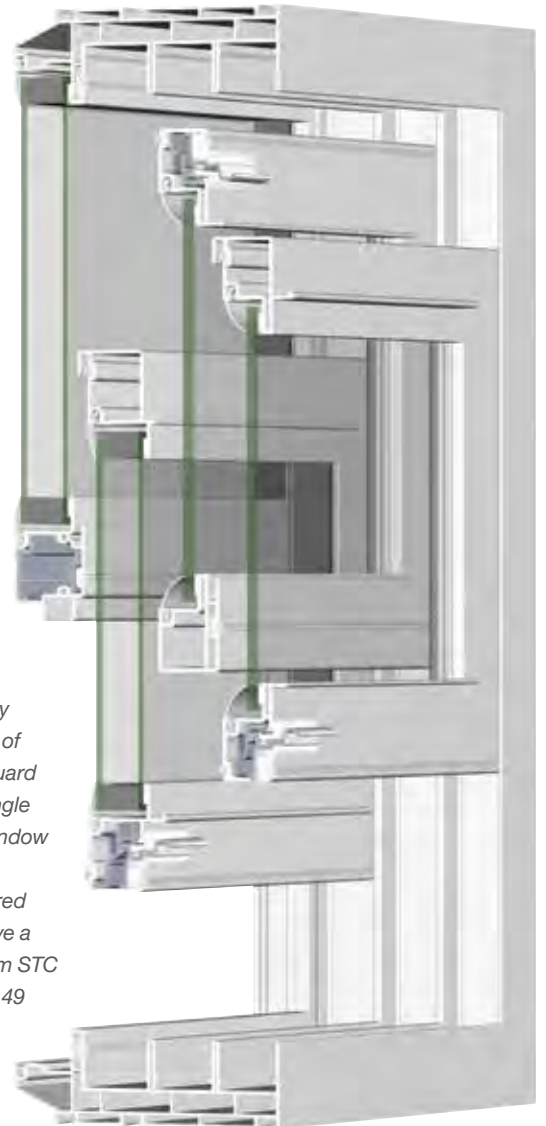

Silent Guard® windows and doors work together as a system to minimize the impact of noise pollution.

Because sounds vary in decibel levels and frequency, Sound Transmission Class (STC) ratings are assigned to a window or door to make it easy to select the right performance level for each application and budget. When highways, railways and other inter-city noise pollution is a concern, you can count on Silent Guard to have you covered with STC ratings up to 49.

Cut-away diagram of Silent Guard 7000 Single Hung window that is engineered to achieve a maximum STC rating of 49

While it is not possible to build your project in a sound-proof booth, you can do the next best thing and specify Silent Guard.