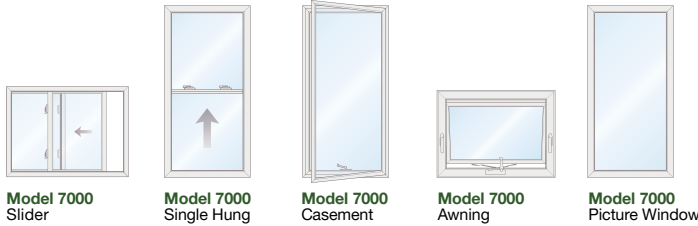

That's where Silent Guard products take noise pollution out of the equation and provide the total solution for your project.

Silent Guard® Windows and Doors Keep Noise Out

Sounds are measured in decibels (dBs). An STC rating is assigned to a window or door to designate its capacity to block sound. Simply put, the higher the decibel the higher the STC rating needed. Typical windows have STC ratings in the 25-28 range. By comparison, Silent Guard products have STC ratings starting at 30 and go as high as 49 – an industry leading performance* benchmark.

** compared to vinyl PVC Products*

** compared to single pane aluminum window*

Volume Control Product Selection

Silent Guard® windows and doors work to minimize the impact of sounds attacking your home.

Model 7000 windows

Note: White is standard

Series 7000 windows STC Rating Range: 40–49

The Series 7000 represents ultimate sound control performance. Designed with an operable triple sash system that delivers an incredible maximum STC 49 rating--Silent Guard windows are well suited for projects built in close proximity to the noisiest airports, freeways and railways.